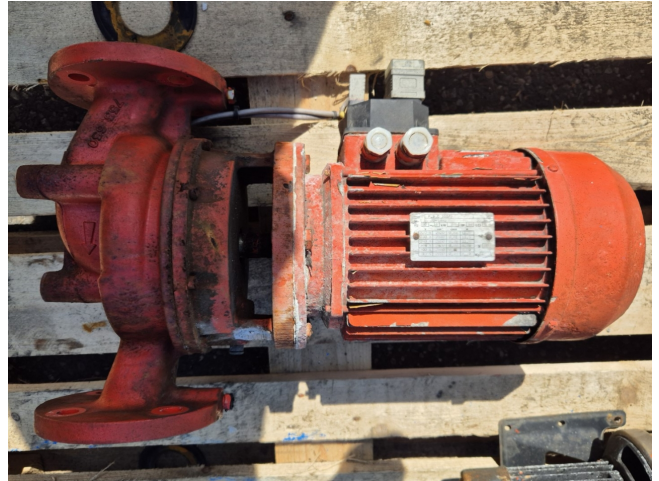

Salmson LPC205-14/3

Specifications

Marka	Salmson
Rodzaj	LPC205-14/3
Moc maks. (kW)	3,0
Stock	1

Description

Used Salmson LPC205-14/3

Used Salmson LPC205-14/3 water pump with a P S.C 100/3 electric motor with the following specifications: 50 Hz - 3 kW - 2820 RPM. Dimensions: 220x340x550 mm (LxWxH).